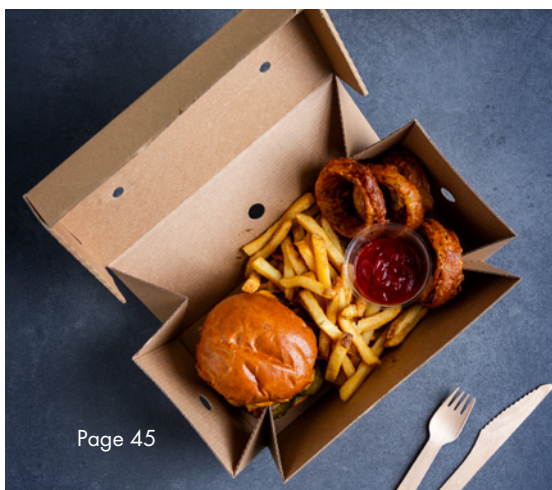

PREMIUM BURGER BOXES

Great for takeaway and delivery! The practical fold-out design turns the box into a plate for dining. Available in two different sizes – for individual gourmet burgers or burger meals. Made from recycled unbleached board.

Page 45